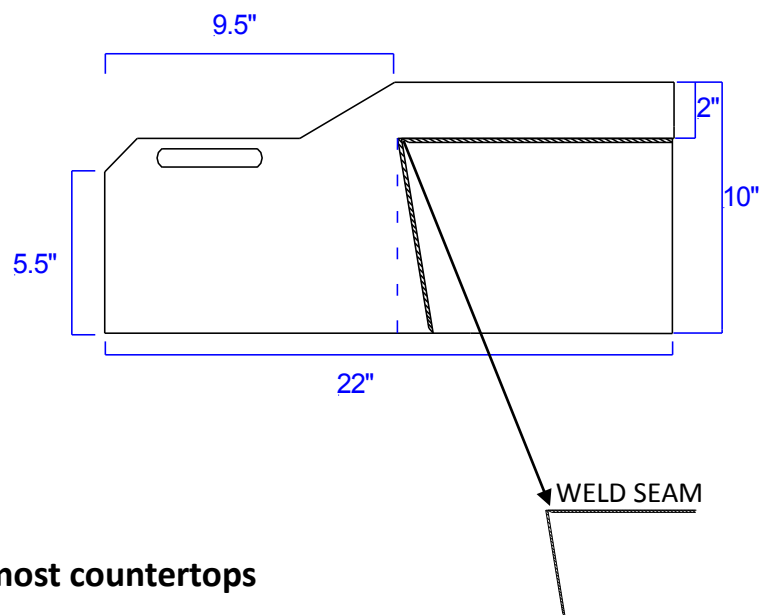

LARGE CARBOY CONTAIN

CB222012-001

- 22" for most countertops
- 10" trough to fill flasks
- 4.9 gal/18L containment
- 100lb capacity