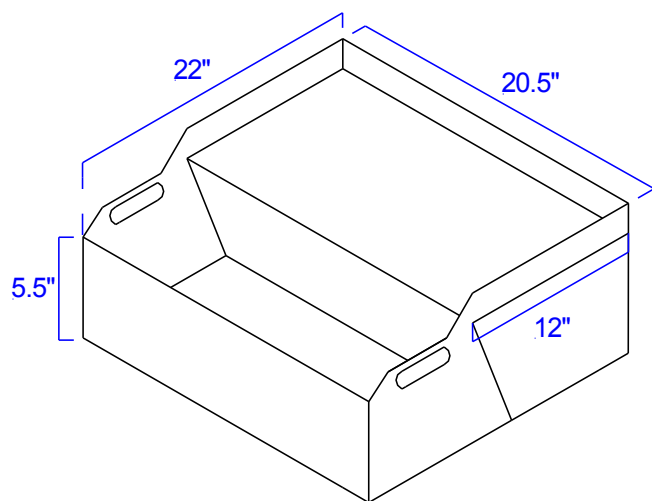

LARGE CARBOY CONTAIN

CB222012-001

- 22" for most countertops
- 10" trough to fill flasks
- 4.9 gal/18L containment
- 100lb capacity