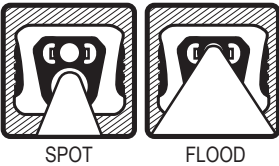

Save money over the cost of standard batteries with the Enduro Pro USB rechargeable headlamp. You'll always have the light you need with Spot and Flood beams, each with high, medium and low modes. Spot gives you a bright, focused beam and Flood gives you soft, area illumination that won't tire your eyes on a long job.

Features charge indicator
Red = charging
Green = charged

CHARGING

CHARGED

Battery charges in 4 hours

Charge indicator LEDs

Flood LED
Spot LED

Spot and flood beams with low, medium and high modes:

- Spot:
 - » High: 200 lumens; 2,080 candela; 91m beam; runs 6.25 hours
 - » Medium: 90 lumens; 890 candela; 60m beam; runs 19 hours
 - » Low: 25 lumens; 250 candela; 32m beam; runs 48 hours
- Flood:
 - » High: 145 lumens; 220 candela; 30m beam; runs 7 hours
 - » Medium: 50 lumens; 80 candela; 18m beam; runs 21 hours
 - » Low: 15 lumens; 30 candela; 11m beam; runs 48 hours

Remembers last mode used; defaults to low beam when powering on

Tough, polycarbonate thermoplastic construction with elastomer over mold; Unbreakable polycarbonate lens; recessed to prevent scratches

IPX4 water-resistant; 2m impact resistance tested