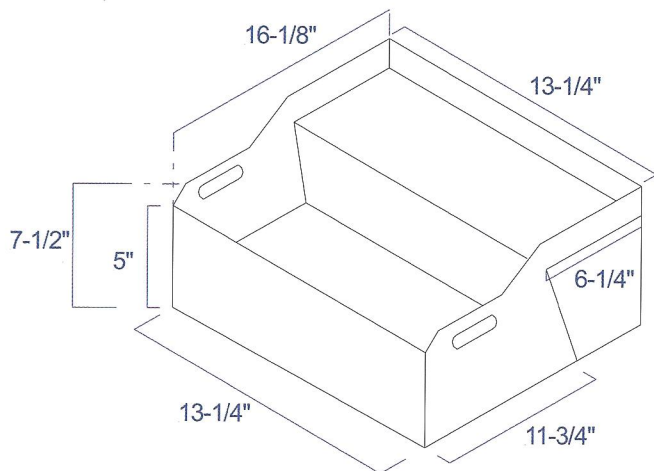

## SMALL CARBOY CONTAINMENT CB161306-001

- Fits 4L or 1 GL carboys
- Fits on countertop
- Ample trough space to fill flasks
- 2.8 gal/10.4L containment