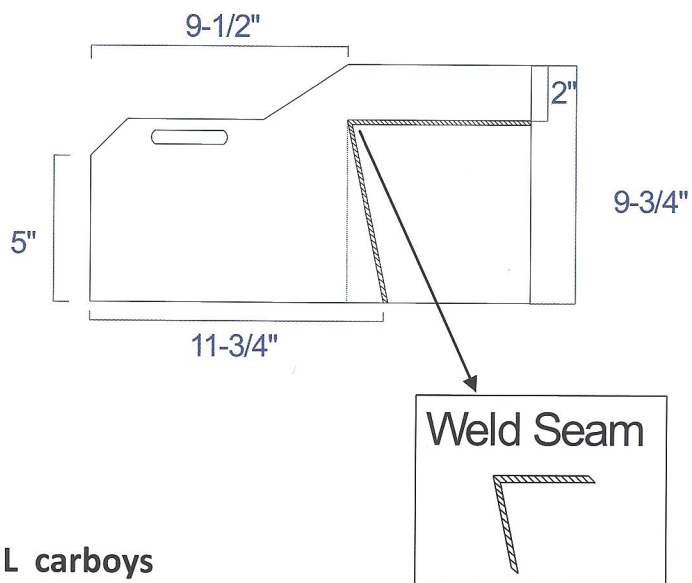

## SMALL CARBOY CONTAINMENT CB161306-001

- Fits 4L or 1 GL carboys
- Fits on countertop
- Ample trough space to fill flasks
- 2.8 gal/10.4L containment