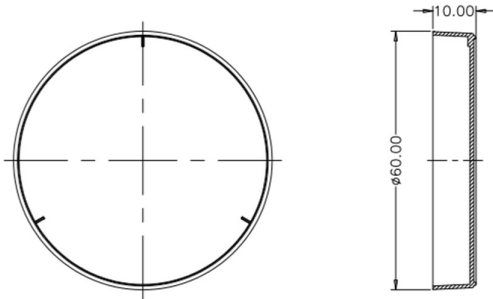

Technical Drawing

60mm Petri Dishes

Cap

90mm Petri Dis

Cap

Bottom

Bottom

150mm Petri Dishes