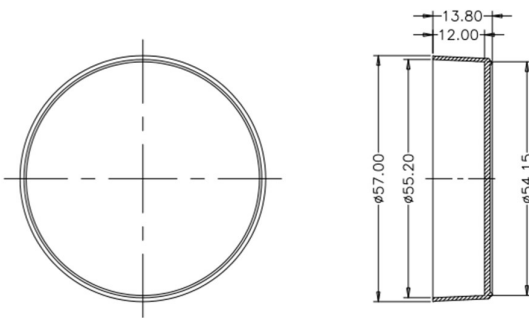

Technical Drawing

60mm Petri Dishes

Cap

90mm Petri Dis

Cap

Bottom

Bottom

150mm Petri Dishes