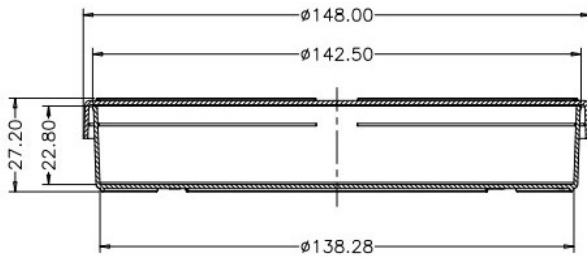

Technical Drawing

60mm Petri Dishes

Cap

90mm Petri Dis

Cap

Bottom

Bottom

150mm Petri Dishes