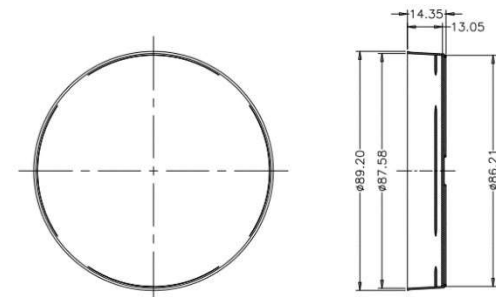

Technical Drawing

60mm Petri Dishes

Cap

90mm Petri Dis

Cap

Bottom

Bottom

150mm Petri Dishes