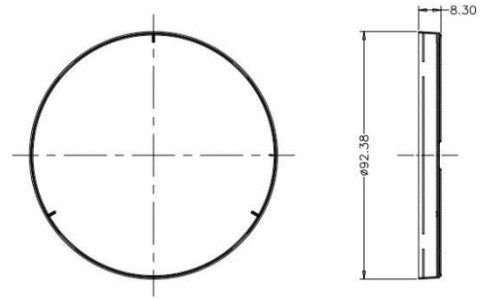

Technical Drawing

60mm Petri Dishes

Cap

90mm Petri Dis

Cap

Bottom

Bottom

150mm Petri Dishes