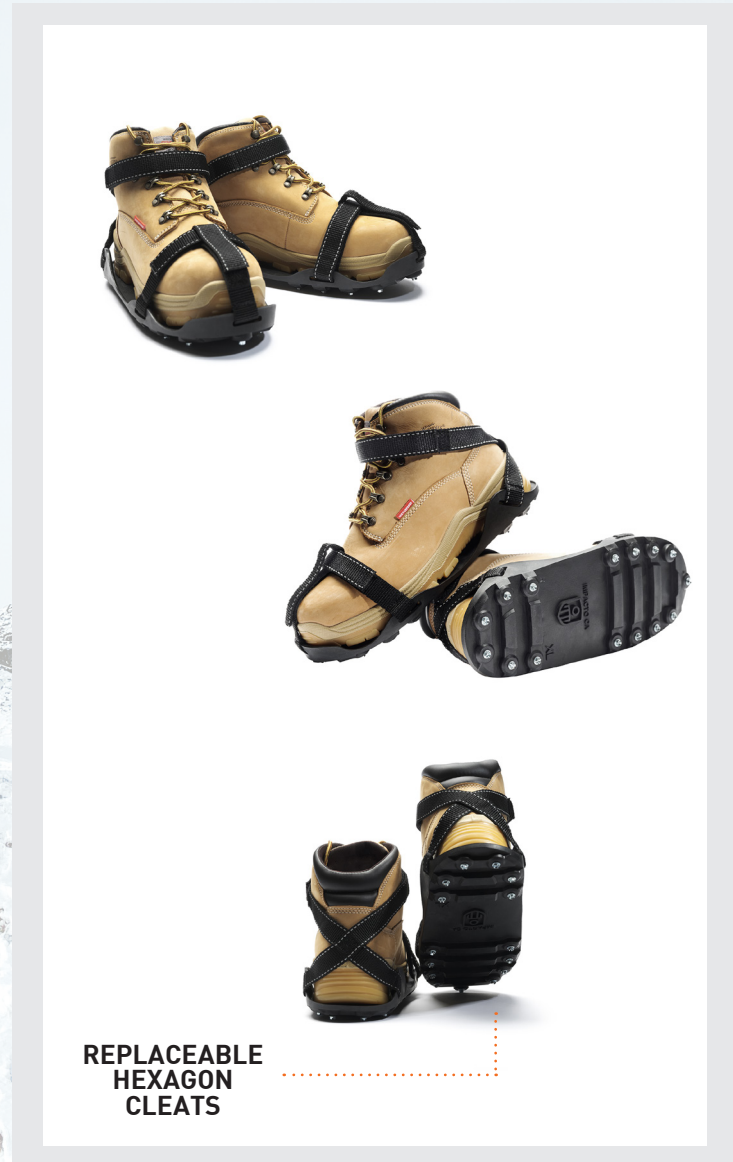

# IMPACTO® SASQUATCH

## Exceptional Grip - Superior Stability

### Ice traction cleats BITE into the harshest ice and snow conditions

- › The IMPACTO SASQUATCH can be easily secured to most closed shoes and boots for a safe fit. Fits steel toe and winter boots
- › Designed to provide superior full foot traction with cleats on the heel and forefoot which maintain traction through your natural stride
- › Versatile traction that can also be used while hiking, fishing or during any outdoor activity
- › Adjustable nylon webbing straps with hook and loop closures that remain secure even when wet
- › Durable soles with ridges and heat treated hex cleats for extra grip
- › Heavy duty cleats but lightweight enough for extended use