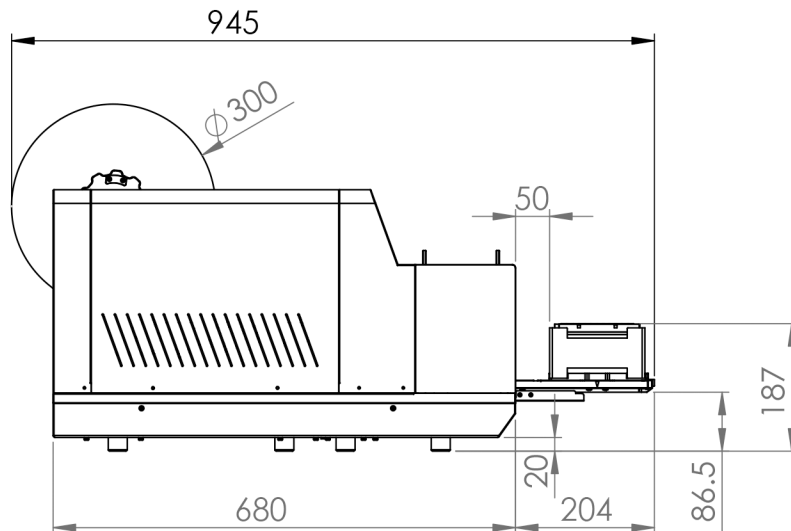

AZENTA
LIFE SCIENCES

IntelliXseal™
Automatic Roll Heat Sealer for
heat sealing of individual tubes or
custom shaped consumables

Customer Friendly Drawing

Base Part No: 59-1000

Rev. A

Dimensions are in mm