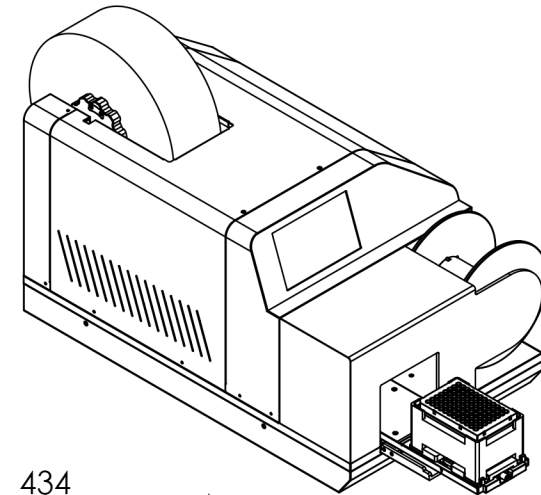

AZENTA
LIFE SCIENCES

IntelliXseal™
Automatic Roll Heat Sealer for
heat sealing of individual tubes or
custom shaped consumables

Customer Friendly Drawing

Base Part No: 59-1000

Rev. A

Dimensions are in mm