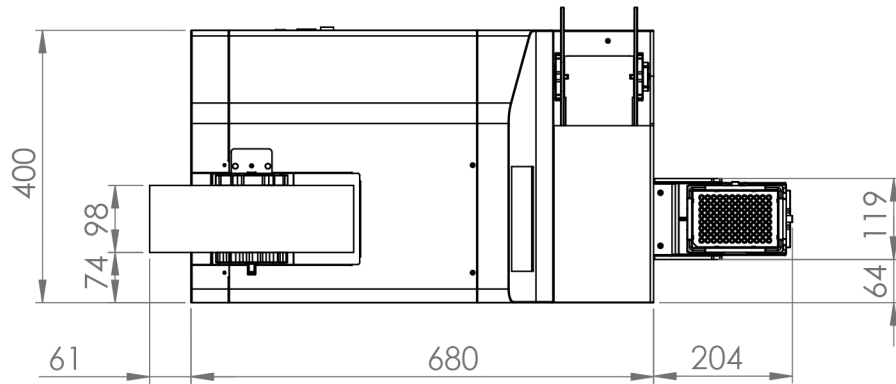

AZENTA
LIFE SCIENCES

IntelliXseal™
Automatic Roll Heat Sealer for
heat sealing of individual tubes or
custom shaped consumables

Customer Friendly Drawing

Base Part No: 59-1000

Rev. A

Dimensions are in mm