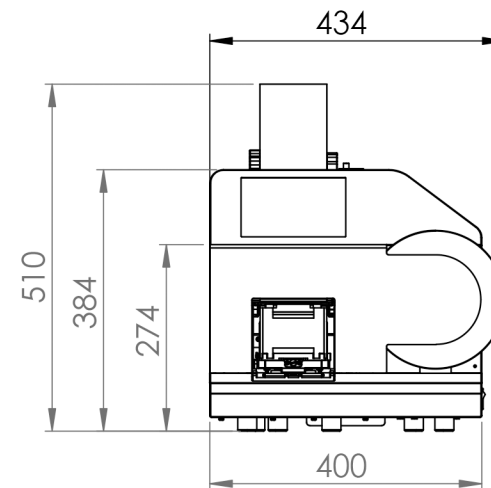

AZENTA
LIFE SCIENCES

IntelliXseal™
Automatic Roll Heat Sealer for
heat sealing of individual tubes or
custom shaped consumables

Customer Friendly Drawing

Base Part No: 59-1000

Rev. A

Dimensions are in mm