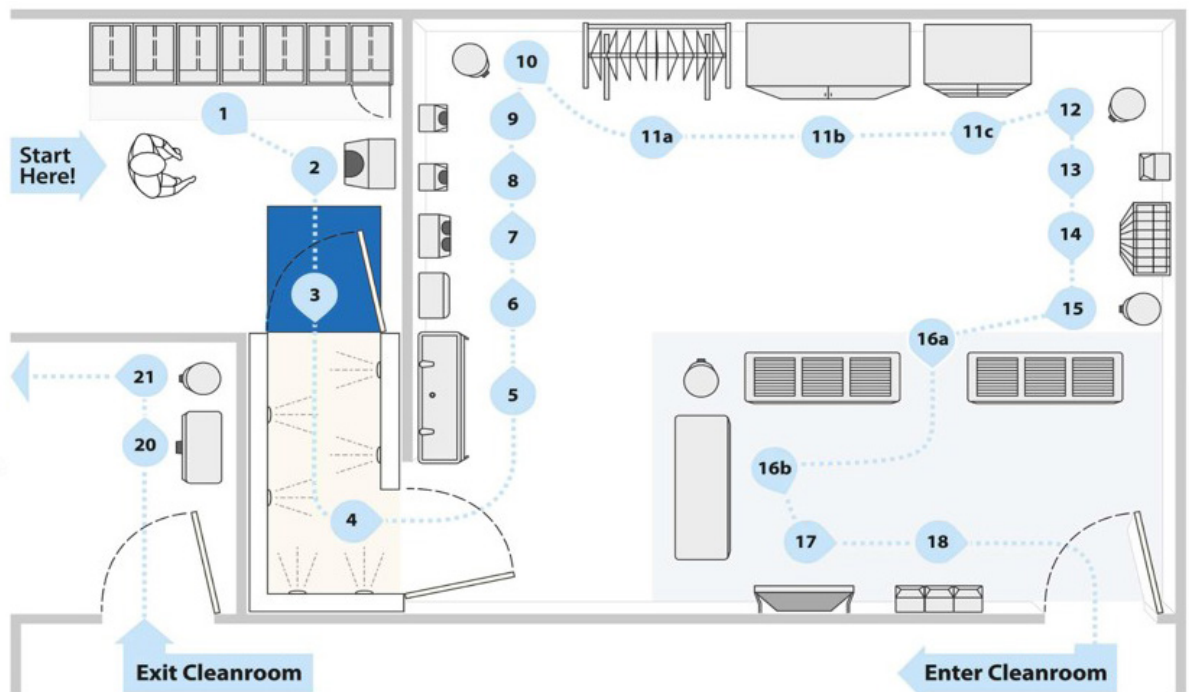

Cleanroom Equipment, Furniture, Fixtures, and Carts from the industry's top manufacturers.

Everything you need

- Gownroom Design
- Clean Air Shower
- Shoe Cleaners
- Hand Washers
- Gownroom Racks & Hangers, Tags
- Bins for Supplies
- Tables
- Benches
- Chairs
- Mirrors
- Trash Receptacles
- Laundry Bins
- Recycling Containers
- Signs, Labels & Posters
- PVC Curtains
- Pass-Thru
- Cleanrooms
- In all material types – Stainless Steel, Chrome & PVDF