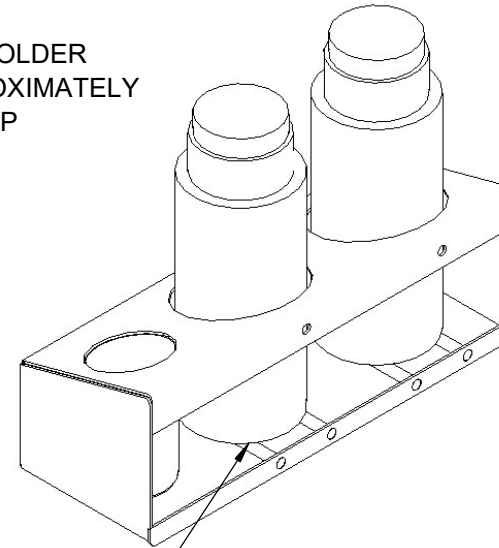

# BOTTLE HOLDER

STAINLESS STEEL CONSTRUCTION

HOLDS 2 SPRAY BOTTLES

PEN HOLDER  
APPROXIMATELY  
3" DEEP

BOTTLES SIT ON RODS  
FOR EASE OF CLEANING