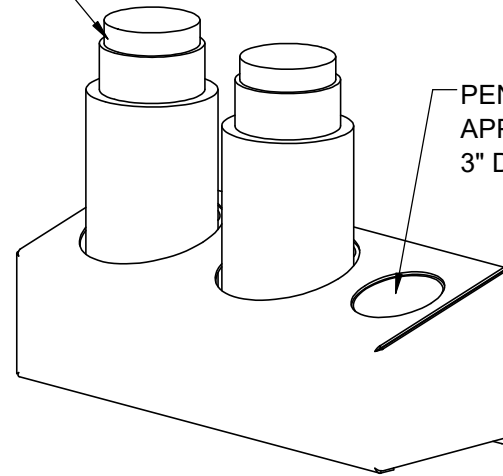

# BOTTLE HOLDER

STAINLESS STEEL CONSTRUCTION

HOLDS 2 SPRAY BOTTLES

PEN HOLDER  
APPROXIMATELY  
3" DEEP

BOTTLES SIT ON RODS  
FOR EASE OF CLEANING