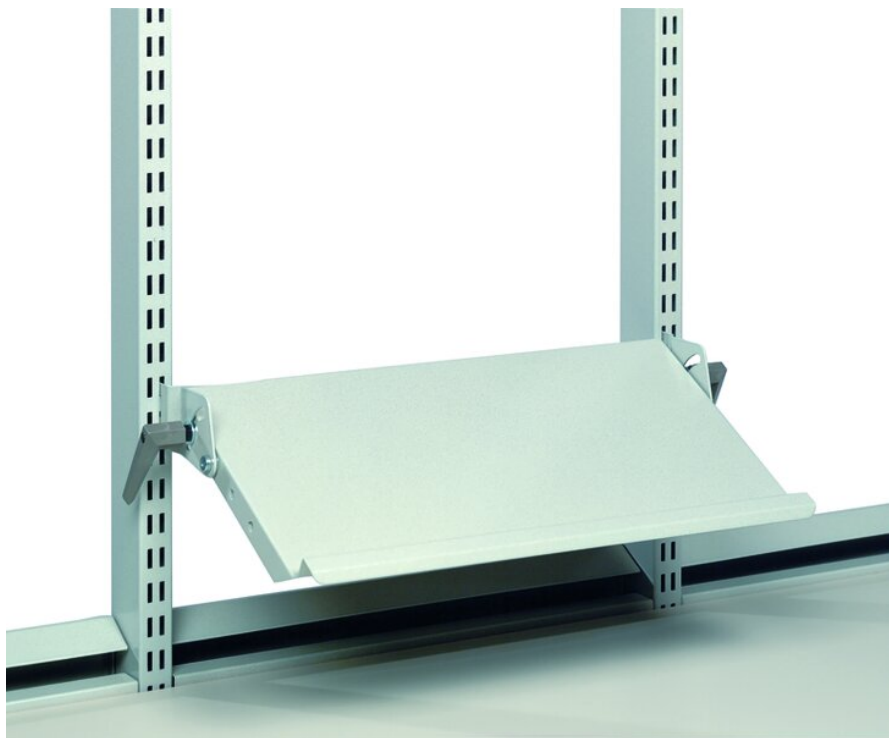

Document shelf ESD M900 870x265

Document shelf, with tilting 10-75°

Product code	860399-49
Width mm	870
Depth mm	265
Max load kg	5
ESD	Yes
RAL code	RAL7035
Color name	Light grey
Suitable for module	M900

Available for the following products

Frame material

Epoxy powder-coated steel

Warranty years

5