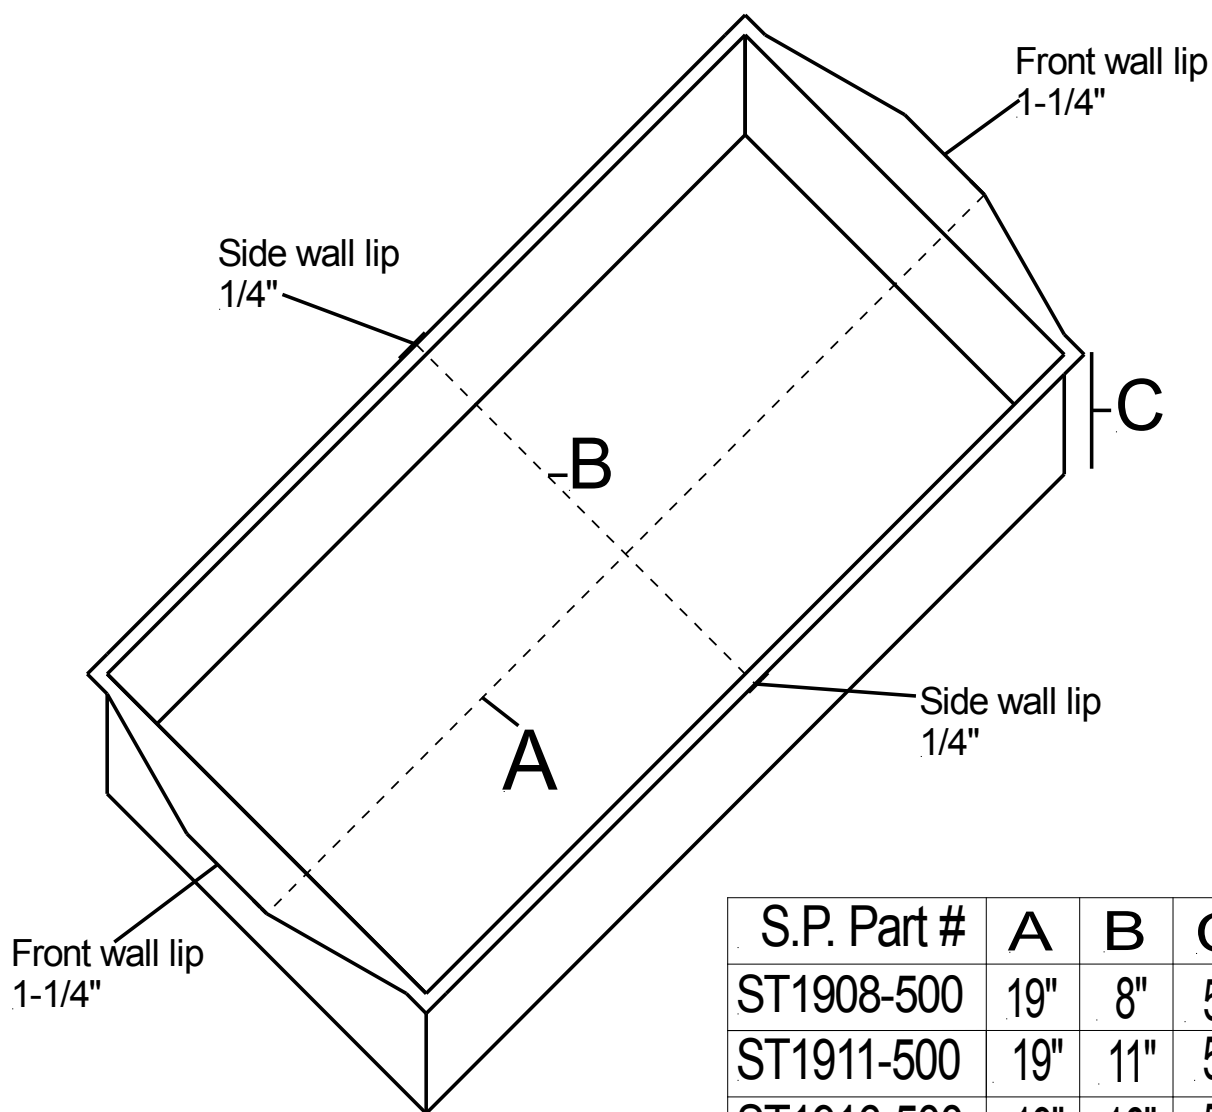

SHELF TOTE

S.P. Part #	A	B	C
ST1908-500	19"	8"	5"
ST1911-500	19"	11"	5"
ST1916-500	19"	16"	5"