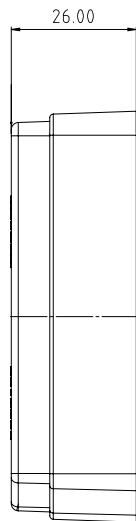

AZENTA
LIFE SCIENCES

Cap Carrier (External and Internal Thread), 24-format, for use with Semi-Automated and Automated Screw Cap Decapper series

Customer Friendly Drawing
Rev. A

Base part number: 66-9955

SECTION A-A

Dimensions are in mm