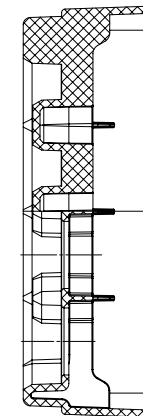

AZENTA
LIFE SCIENCES

Cap Carrier (External and Internal Thread), 24-format, for use with Semi-Automated and Automated Screw Cap Decapper series

Customer Friendly Drawing
Rev. A

Base part number: 66-9955

SECTION A-A

Dimensions are in mm