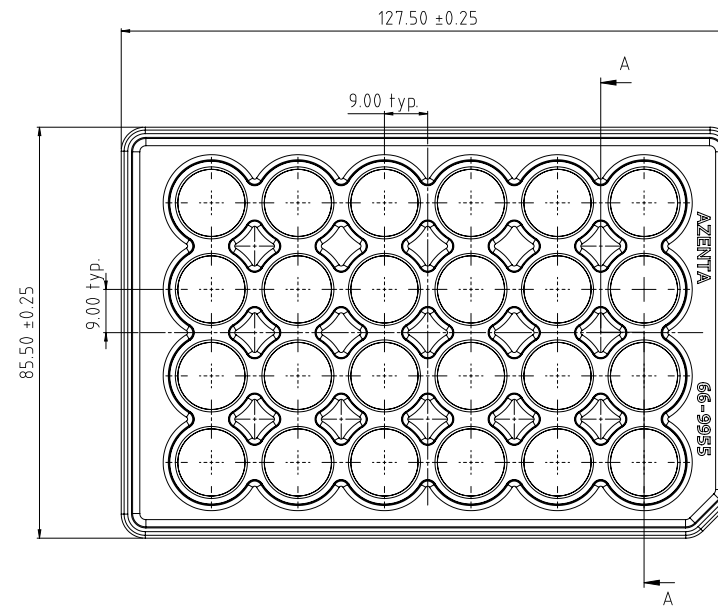

AZENTA
LIFE SCIENCES

Cap Carrier (External and Internal Thread), 24-format, for use with Semi-Automated and Automated Screw Cap Decapper series

Customer Friendly Drawing
Rev. A

Base part number: 66-9955

SECTION A-A

Dimensions are in mm